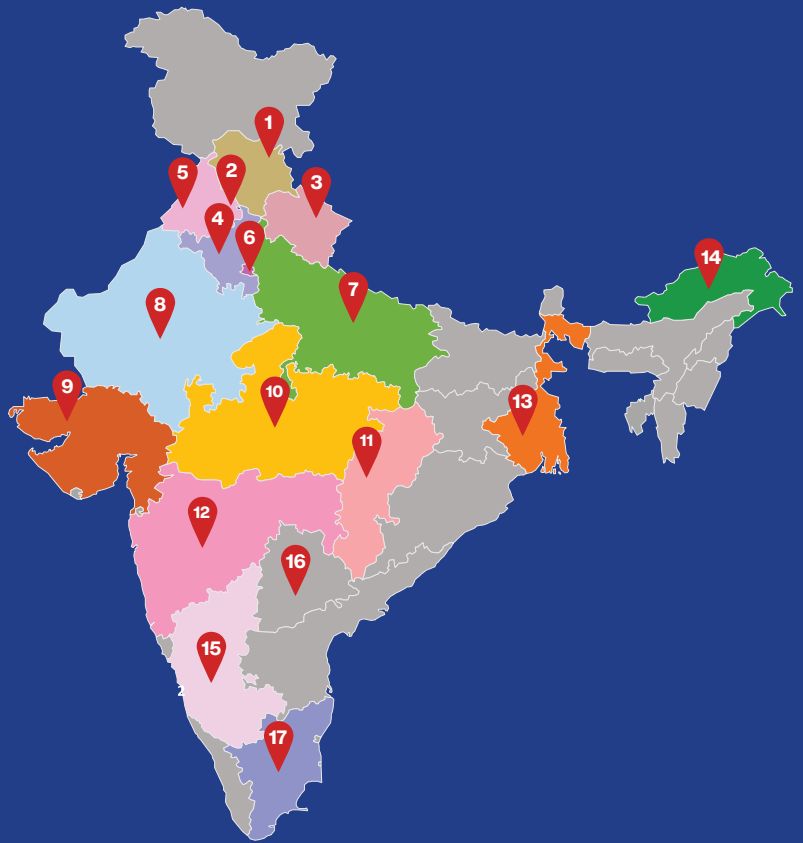

Following are the companies that form the **Shree Azad Group**

Shree Azad Transport Co. Pvt. Ltd.

Established in 1952. Transporting to the state of Bihar, W.B, Odisha, and Jharkhand from the entire Nation.

Our Network of Booking System

We have one of the largest network of branches spread PAN India

Our Network of Delivery Branches

We have one of the largest network of branches spread all Over North and East part of India